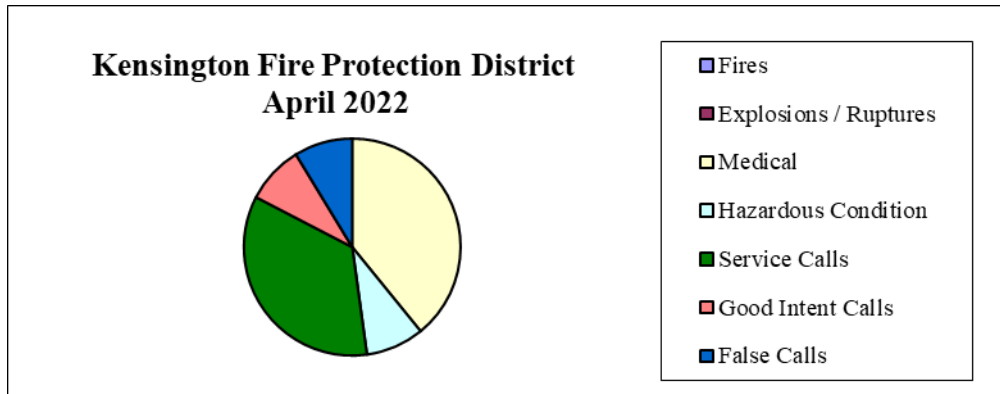

There were 24 incidents that occurred during the month of April in the community of Kensington. This is a decrease of 5 calls over the previous month. Please see the attached “Incident Log” for the dates and times, locations, and incident type for these calls that the Fire Department responded to this past month. During this same time, Engine 165 responded to a total of 57 calls which is an increase of 1 incident over the previous month. Overall, the El Cerrito-Kensington Fire Department has responded to 934 calls for service so far this year.

The chart below is broken down into the seven incident response types tracked by the State and National fire incident reporting systems. The following is the number of responses for each type and the percentage of the total calls for each type for all the responses in the community of Kensington

<u>Call Type</u>		<u>Incident Count</u>	<u>Percentages</u>
1: Fires	<i>(Structure, Trash, Vehicles, Vegetation Fires)</i>	0	0.00%
2: Explosions / Ruptures	<i>(Over Pressure/Ruptures, Explosions, Bombs)</i>	0	0.00%
3: Medical	<i>(EMS, Vehicle Accidents, Extrication Rescue)</i>	9	37.50%
4: Hazardous Condition	<i>(Chemical Spills, Leaks, Down Power Lines)</i>	2	8.33%
5: Service Calls	<i>(Distress, Water/Smoke/Odor Problems, Public Assists)</i>	9	37.50%
6: Good Intent Calls	<i>(Cancelled En Route, Wrong Location)</i>	2	8.33%
7: False Calls	<i>(Wrong Company/Unit Dispatched)</i>	2	8.33%
Totals		24	100.00%