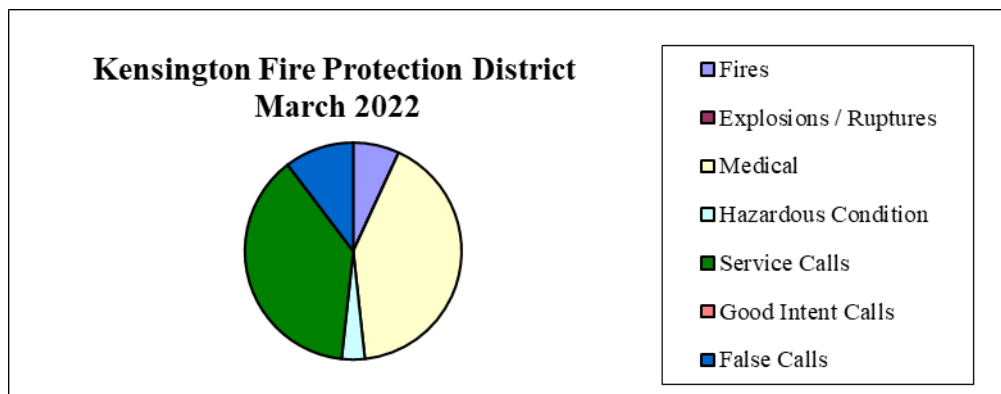

As noted above there was a decrease in responses within the community although there were two structure fire responses, one on Kingston Road on March 20th and one on Coventry Road on March 30th. Fortunately, both incidents were food on the stove/BBQ and were contained with no damage other than a little smoke in the structure.

The chart below is broken down into the seven incident response types tracked by the State and National fire incident reporting systems. The following is the number of responses for each type and the percentage of the total calls for each type for all the responses in the community of Kensington

<u>Call Type</u>		<u>Incident Count</u>	<u>Percentages</u>
1: Fires	<i>(Structure, Trash, Vehicles, Vegetation Fires)</i>	2	6.90%
2: Explosions / Ruptures	<i>(Over Pressure/Ruptures, Explosions, Bombs)</i>	0	0.00%
3: Medical	<i>(EMS, Vehicle Accidents, Extrication Rescue)</i>	12	41.38%
4: Hazardous Condition	<i>(Chemical Spills, Leaks, Down Power Lines)</i>	1	3.45%
5: Service Calls	<i>(Distress, Water/Smoke/Odor Problems, Public Assists)</i>	11	37.93%
6: Good Intent Calls	<i>(Cancelled En Route, Wrong Location)</i>	0	0.00%
7: False Calls	<i>(Wrong Company/Unit Dispatched)</i>	3	10.34%
Totals		29	100.00%