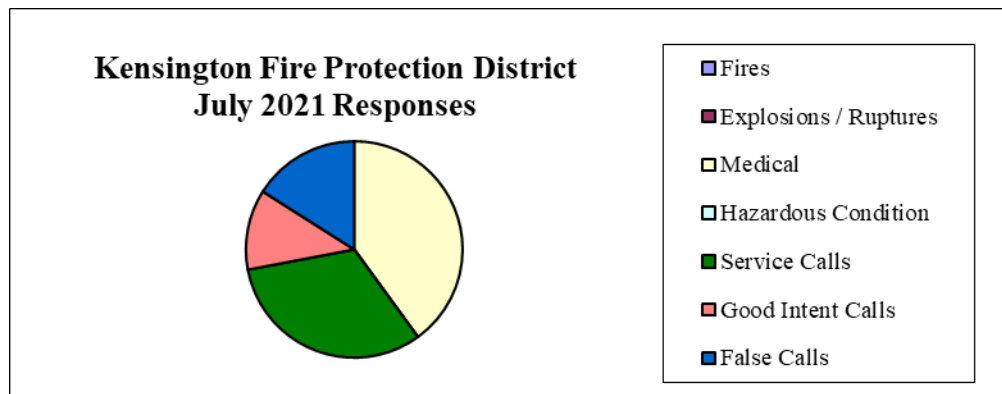

There were 25 incidents that occurred during the month of July in the community of Kensington. This is a decrease of 9 calls over the previous month. Please see the attached “Incident Log” for the dates and times, locations, and incident type for these calls that the Fire Department responded to this past month. During this same time, Engine 165 responded to a total of 58 calls which is a decrease of 11 calls over the previous month.

There were no significant incidents within the community in July despite the weather and fir activity in other parts of the State.

The chart below is broken down into the seven incident response types tracked by the State and National fire incident reporting systems. The following is the number of responses for each type and the percentage of the total calls for each type for all the responses in the community of Kensington.

<u>Call Type</u>		<u>Incident Count</u>	<u>Percentages</u>
1: Fires	<i>(Structure, Trash, Vehicles, Vegetation Fires)</i>	0	0.00%
2: Explosions / Ruptures	<i>(Over Pressure/Ruptures, Explosions, Bombs)</i>	0	0.00%
3: Medical	<i>(EMS, Vehicle Accidents, Extrication Rescue)</i>	10	40.00%
4: Hazardous Condition	<i>(Chemical Spills, Leaks, Down Power Lines)</i>	0	0.00%
5: Service Calls	<i>(Distress, Water/Smoke/Odor Problems, Public Assists)</i>	8	32.00%
6: Good Intent Calls	<i>(Cancelled En Route, Wrong Location)</i>	3	12.00%
7: False Calls	<i>(Wrong Company/Unit Dispatched)</i>	4	16.00%
Totals		25	100.00%