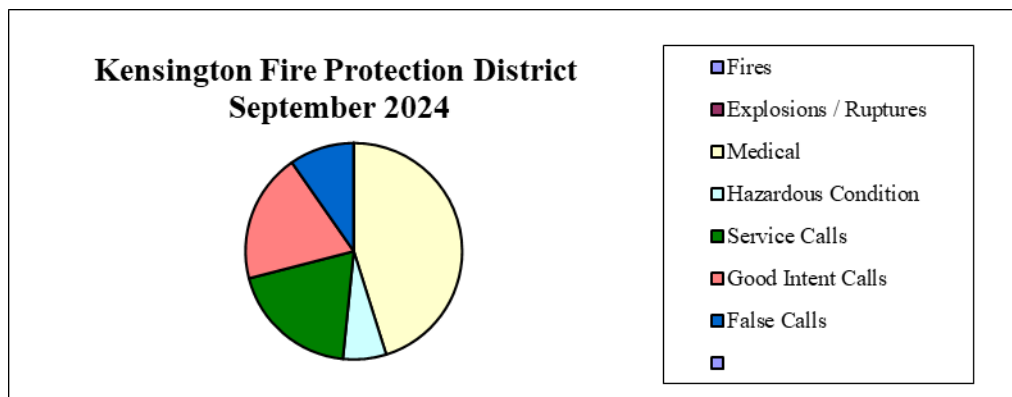

Thirty-one incidents occurred in the Kensington community in September, an increase of eight incidents from the previous month. Please see the attached “Incident Log” for the dates and times, locations, and types of incidents the Fire Department responded to this past month. During this same time, Engine 55 responded to fifty-nine calls for service, no change from the previous month. Overall, the El Cerrito-Kensington Fire Department has responded to 2,707 calls for service for the year.

The chart below shows the seven incident response types tracked by the State and National fire incident reporting systems. It also includes the number of responses for each type, the percentage of the total calls for each type, and all the responses in the Kensington community.

<u>Call Type</u>		<u>Incident Count</u>	<u>Percentages</u>
1: Fires	<i>(Structure, Trash, Vehicles, Vegetation Fires)</i>	0	0.00%
2: Explosions / Ruptures	<i>(Over Pressure/Ruptures, Explosions, Bombs)</i>	0	0.00%
3: Medical	<i>(EMS, Vehicle Accidents, Extrication Rescue)</i>	14	45.16%
4: Hazardous Condition	<i>(Chemical Spills, Leaks, Down Power Lines)</i>	2	6.45%
5: Service Calls	<i>(Distress, Water/Smoke/Odor Problems, Public Assists)</i>	6	19.35%
6: Good Intent Calls	<i>(Distress, Water/Smoke/Odor Problems, Public Assists)</i>	6	19.35%
7: False Calls	<i>(Wrong Company/Unit Dispatched)</i>	3	9.68%
8: Weather	<i>(flooding, wind, lightning)</i>	0	0.00%
Totals		31	100.00%