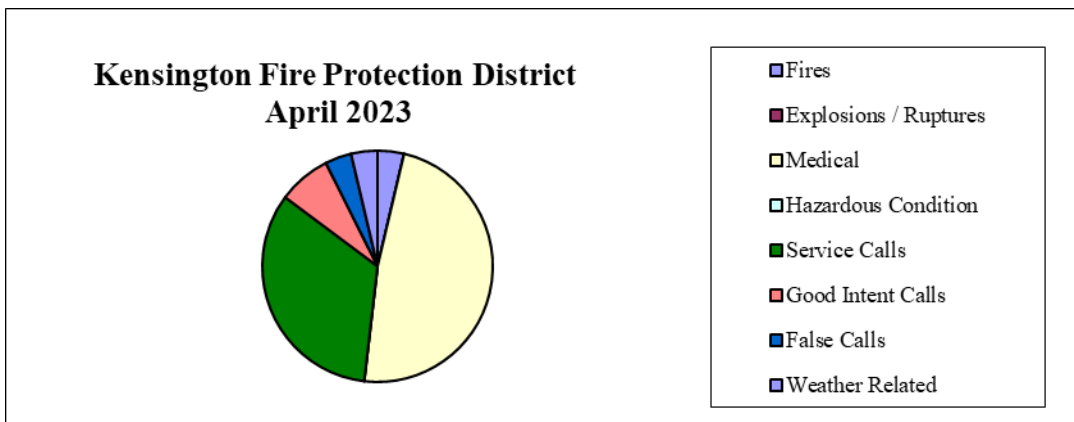

Twenty-seven incidents occurred during the month of April in the community of Kensington. This is a decrease of thirty-five incidents from the previous month. Please see the attached "Incident Log" for the dates and times, locations, and types of incidents the Fire Department responded to this past month. During this same time, Engine 155 responded to sixty-six calls for service, a decrease of nineteen incidents from the previous month. Overall, the El Cerrito-Kensington Fire Department has responded to 1,441 calls for service so far this year.

The chart below shows the seven incident response types tracked by the State and National fire incident reporting systems. The following is the number of responses for each type, the percentage of the total calls for each type, and all the responses in the community of Kensington.

			Percentages
1: Fires	<i>(Structure, Trash, Vehicles, Vegetation Fires)</i>	1	3.70%
2: Explosions / Ruptures	<i>(Over Pressure/Ruptures, Explosions, Bombs)</i>	0	0.00%
3: Medical	<i>(EMS, Vehicle Accidents, Extrication Rescue)</i>	13	48.15%
4: Hazardous Condition	<i>(Chemical Spills, Leaks, Down Power Lines)</i>	0	0.00%
5: Service Calls	<i>(Distress, Water/Smoke/Odor Problems, Public Assists)</i>	9	33.33%
6: Good Intent Calls	<i>(Cancelled En Route, Wrong Location)</i>	2	7.41%
7: False Calls	<i>(Wrong Company/Unit Dispatched)</i>	1	3.70%
8: Weather Related	<i>(Flooding, wind, lightning)</i>	1	3.70%
Totals		27	100.00%