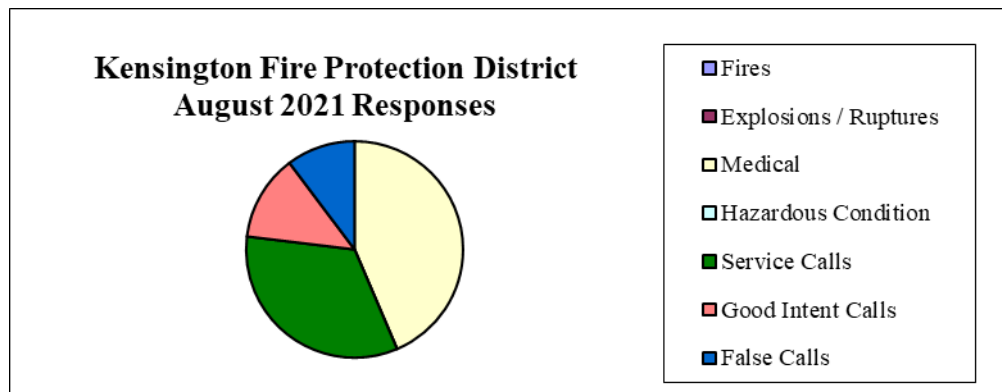

The chart below is broken down into the seven incident response types tracked by the State and National fire incident reporting systems. The following is the number of responses for each type and the percentage of the total calls for each type for all the responses in the community of Kensington.

<u>Call Type</u>		<u>Incident Count</u>	<u>Percentages</u>
1: Fires	<i>(Structure, Trash, Vehicles, Vegetation Fires)</i>	0	0.00%
2: Explosions / Ruptures	<i>(Over Pressure/Ruptures, Explosions, Bombs)</i>	0	0.00%
3: Medical	<i>(EMS, Vehicle Accidents, Extrication Rescue)</i>	17	43.59%
4: Hazardous Condition	<i>(Chemical Spills, Leaks, Down Power Lines)</i>	0	0.00%
5: Service Calls	<i>(Distress, Water/Smoke/Odor Problems, Public Assists)</i>	13	33.33%
6: Good Intent Calls	<i>(Cancelled En Route, Wrong Location)</i>	5	12.82%
7: False Calls	<i>(Wrong Company/Unit Dispatched)</i>	4	10.26%
Totals		39	100.00%