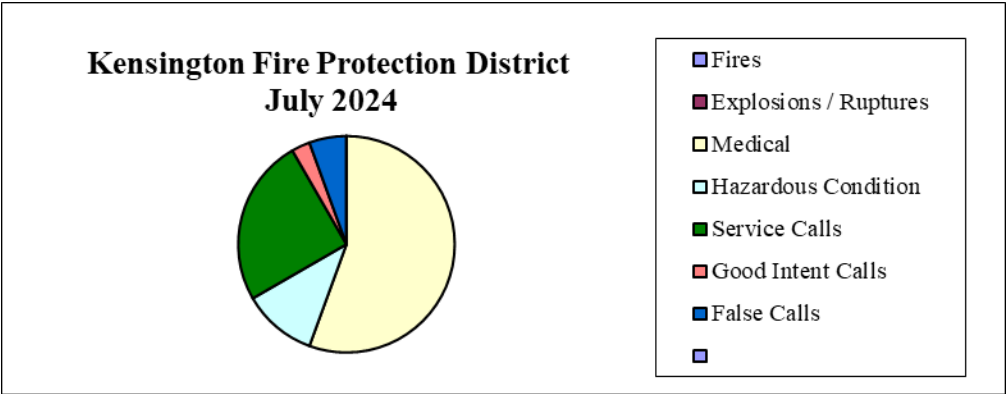

Thirty-six incidents occurred in the Kensington community in July, a decrease of four incidents from the previous month. Please see the attached “Incident Log” for the dates and times, locations, and types of incidents the Fire Department responded to this past month. During this same time, Engine 55 responded to Seventy-two calls for service, an increase of one incident from the previous month. Overall, the El Cerrito-Kensington Fire Department has responded to 2,168 calls for service for the year.

The chart below shows the seven incident response types tracked by the State and National fire incident reporting systems. It also includes the number of responses for each type, the percentage of the total calls for each type, and all the responses in the Kensington community.

<u>Call Type</u>		<u>Incident Count</u>	<u>Percentages</u>
1: Fires	<i>(Structure, Trash, Vehicles, Vegetation Fires)</i>	0	0.00%
2: Explosions / Ruptures	<i>(Over Pressure/Ruptures, Explosions, Bombs)</i>	0	0.00%
3: Medical	<i>(EMS, Vehicle Accidents, Extrication Rescue)</i>	20	55.56%
4: Hazardous Condition	<i>(Chemical Spills, Leaks, Down Power Lines)</i>	4	11.11%
5: Service Calls	<i>(Distress, Water/Smoke/Odor Problems, Public Assists)</i>	9	25.00%
6: Good Intent Calls	<i>(Distress, Water/Smoke/Odor Problems, Public Assists)</i>	1	2.78%
7: False Calls	<i>(Wrong Company/Unit Dispatched)</i>	2	5.56%
8: Weather	<i>(flooding, wind, lightning)</i>	0	0.00%
Totals		36	100.00%