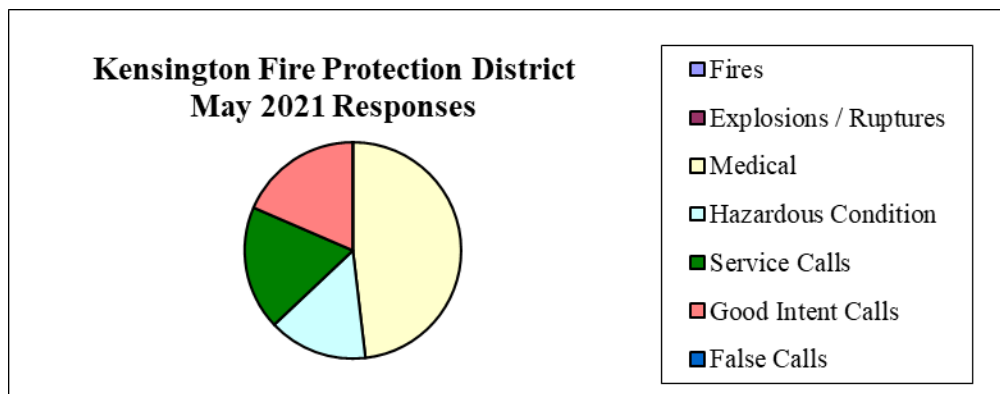

There were two significant incidents in May, the first being a possible structure fire in the 200 block of Columbia Avenue on May 6th that was the result of a shorted wire in the wall and a rescue of a person that had fallen down a ravine at the end of Yale Circle. More details are provided in the Fire Chief’s report.

The chart below is broken down into the seven incident response types tracked by the State and National fire incident reporting systems. The following is the number of responses for each type and the percentage of the total calls for each type for all the responses in the community of Kensington.

<u>Call Type</u>		<u>Incident Count</u>	<u>Percentages</u>
1: Fires	<i>(Structure, Trash, Vehicles, Vegetation Fires)</i>	0	0.00%
2: Explosions / Ruptures	<i>(Over Pressure/Ruptures, Explosions, Bombs)</i>	0	0.00%
3: Medical	<i>(EMS, Vehicle Accidents, Extrication Rescue)</i>	13	48.15%
4: Hazardous Condition	<i>(Chemical Spills, Leaks, Down Power Lines)</i>	4	14.81%
5: Service Calls	<i>(Distress, Water/Smoke/Odor Problems, Public Assists)</i>	5	18.52%
6: Good Intent Calls	<i>(Cancelled En Route, Wrong Location)</i>	5	18.52%
7: False Calls	<i>(Wrong Company/Unit Dispatched)</i>	0	0.00%
Totals		27	100.00%