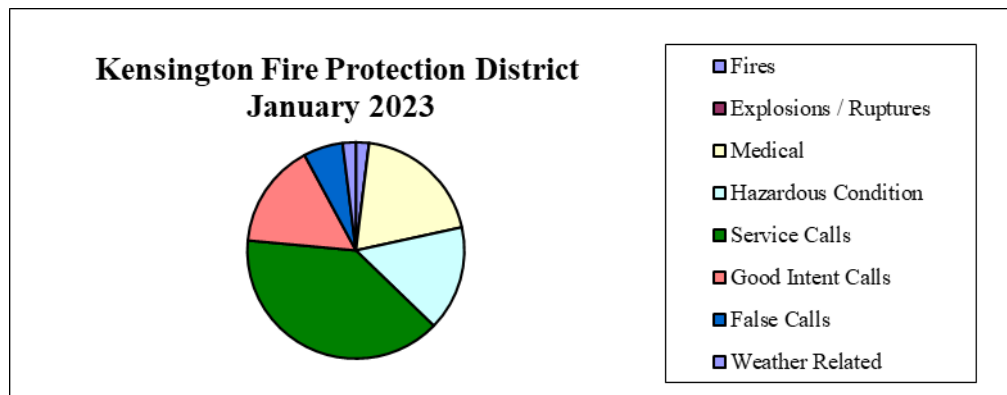

Fifty-one incidents occurred during the month of January in the community of Kensington. This is an increase of five incidents over the previous month. Please see the attached "Incident Log" for the dates and times, locations, and types of incidents the Fire Department responded to this past month. During this same time, Engine 165 responded to a total of ninety-nine calls for service, which is an increase of twenty-seven incidents from the previous month. Overall, the El Cerrito-Kensington Fire Department has responded to 374 calls for service so far this year.

The chart below is a breakdown of the seven incident response types tracked by the State and National fire incident reporting systems. The following is the number of responses for each type, the percentage of the total calls for each type, and all the responses in the community of Kensington.

1:	Fires	<i>(Structure, Trash, Vehicles, Vegetation Fires)</i>	1	1.96%
2:	Explosions / Ruptures	<i>(Over Pressure/Ruptures, Explosions, Bombs)</i>	0	0.00%
3:	Medical	<i>(EMS, Vehicle Accidents, Extrication Rescue)</i>	10	19.61%
4:	Hazardous Condition	<i>(Chemical Spills, Leaks, Down Power Lines)</i>	8	15.69%
5:	Service Calls	<i>(Distress, Water/Smoke/Odor Problems, Public Assists)</i>	20	39.22%
6:	Good Intent Calls	<i>(Cancelled En Route, Wrong Location)</i>	8	15.69%
7:	False Calls	<i>(Wrong Company/Unit Dispatched)</i>	3	5.88%
8	Weather Related	<i>(flooding, wind, lightning)</i>	1	1.96%
Totals			51	100.00%