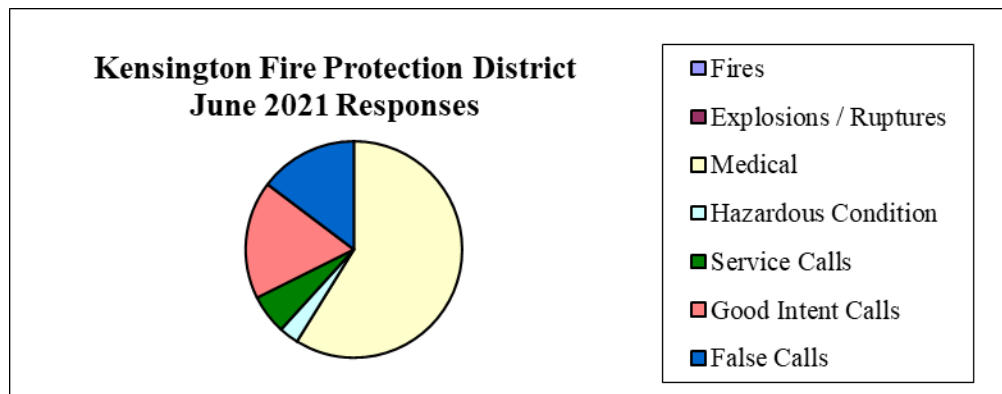

There were no significant incidents within the Community in June. However, the increase in calls both in and outside of Kensington is a result of increased medical responses, partially due some to the warm weather and secondly, with the restrictions slowly being lifted, more residents are willing to request help for medical conditions.

The chart below is broken down into the seven incident response types tracked by the State and National fire incident reporting systems. The following is the number of responses for each type and the percentage of the total calls for each type for all the responses in the community of Kensington.

<u>Call Type</u>		<u>Incident Count</u>	<u>Percentages</u>
1: Fires	<i>(Structure, Trash, Vehicles, Vegetation Fires)</i>	0	0.00%
2: Explosions / Ruptures	<i>(Over Pressure/Ruptures, Explosions, Bombs)</i>	0	0.00%
3: Medical	<i>(EMS, Vehicle Accidents, Extrication Rescue)</i>	20	58.82%
4: Hazardous Condition	<i>(Chemical Spills, Leaks, Down Power Lines)</i>	1	2.94%
5: Service Calls	<i>(Distress, Water/Smoke/Odor Problems, Public Assists)</i>	2	5.88%
6: Good Intent Calls	<i>(Cancelled En Route, Wrong Location)</i>	6	17.65%
7: False Calls	<i>(Wrong Company/Unit Dispatched)</i>	5	14.71%
Totals		34	100.00%