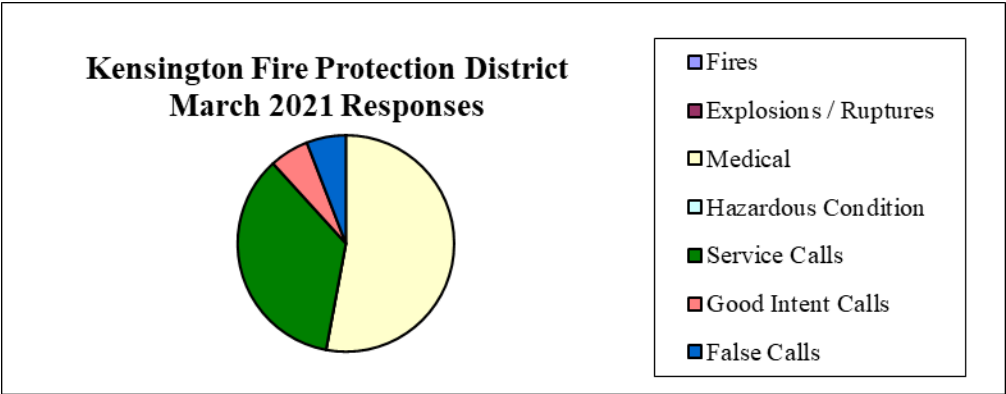

There were no fires or significant calls resulting in property loss during the month of March although there was a significant increase in medical emergencies and public assists. This is partial due to three extra days in March than in February.

The chart below is broken down into the seven incident response types tracked by the State and National fire incident reporting systems. The following is the number of responses for each type and the percentage of the total calls for each type for all the responses in the community of Kensington

<u>Call Type</u>		<u>Incident Count</u>	<u>Percentages</u>
1: Fires	<i>(Structure, Trash, Vehicles, Vegetation Fires)</i>	0	0.00%
2: Explosions / Ruptures	<i>(Over Pressure/Ruptures, Explosions, Bombs)</i>	0	0.00%
3: Medical	<i>(EMS, Vehicle Accidents, Extrication Rescue)</i>	18	52.94%
4: Hazardous Condition	<i>(Chemical Spills, Leaks, Down Power Lines)</i>	0	0.00%
5: Service Calls	<i>(Distress, Water/Smoke/Odor Problems, Public Assists)</i>	12	35.29%
6: Good Intent Calls	<i>(Cancelled En Route, Wrong Location)</i>	2	5.88%
7: False Calls	<i>(Wrong Company/Unit Dispatched)</i>	2	5.88%
Totals		34	100.00%