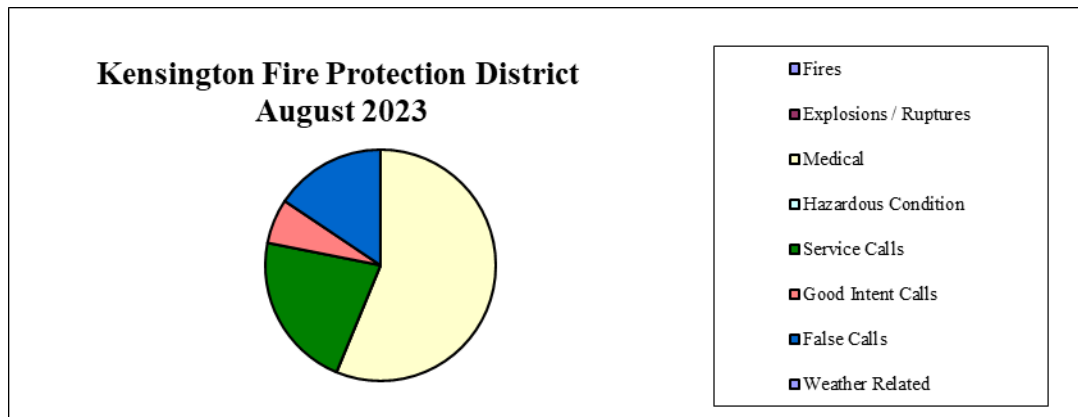

Thirty-two incidents occurred during the month of August in the community of Kensington. This is a decrease of six incidents from the previous month. Please see the attached "Incident Log" for the dates and times, locations, and types of incidents the Fire Department responded to this past month. During this same time, Engine 155 responded to seventy-seven calls for service, an increase of thirty-two incidents from the previous month. Overall, the El Cerrito-Kensington Fire Department has responded to 2,596 calls for service so far this year.

The chart below shows the seven incident response types tracked by the State and National fire incident reporting systems. The following is the number of responses for each type, the percentage of the total calls for each type, and all the responses in the community of Kensington.

				Percentages
1:	Fires	<i>(Structure, Trash, Vehicles, Vegetation Fires)</i>	0	0.00%
2:	Explosions / Ruptures	<i>(Over Pressure/Ruptures, Explosions, Bombs)</i>	0	0.00%
3:	Medical	<i>(EMS, Vehicle Accidents, Extrication Rescue)</i>	18	56.25%
4:	Hazardous Condition	<i>(Chemical Spills, Leaks, Down Power Lines)</i>	0	0.00%
5:	Service Calls	<i>(Distress, Water/Smoke/Odor Problems, Public Assists)</i>	7	21.88%
6:	Good Intent Calls	<i>(Cancelled En Route, Wrong Location)</i>	2	6.25%
7:	False Calls	<i>(Wrong Company/Unit Dispatched)</i>	5	15.63%
8:	Weather Related	<i>(flooding, wind, lightning)</i>	0	0.00%
Totals			32	100.00%