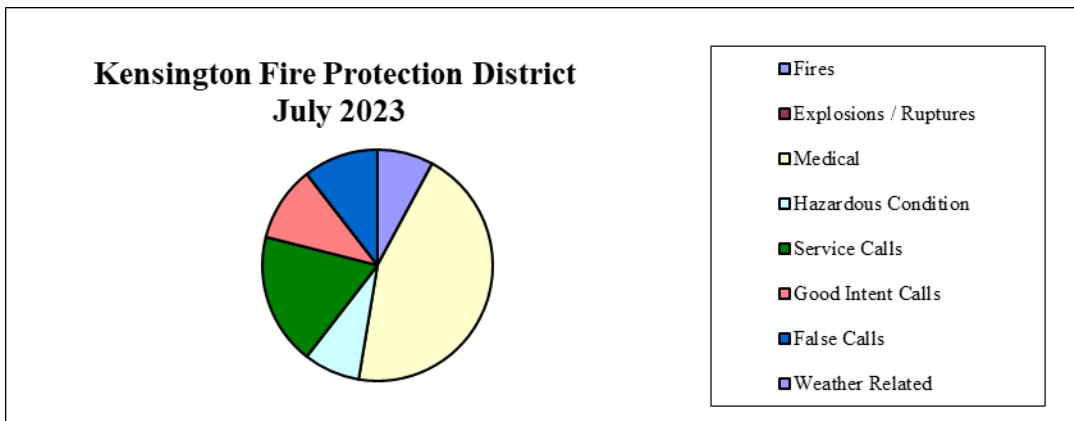

Thirty-eight incidents occurred during the month of July in the community of Kensington. This is an increase of ten incidents from the previous month. Please see the attached "Incident Log" for the dates and times, locations, and types of incidents the Fire Department responded to this past month. During this same time, Engine 155 responded to eighty calls for service, an increase of thirty-five incidents from the previous month. Overall, the El Cerrito-Kensington Fire Department has responded to 2,278 calls for service so far this year.

The chart below shows the seven incident response types tracked by the State and National fire incident reporting systems. The following is the number of responses for each type, the percentage of the total calls for each type, and all the responses in the community of Kensington.

1: Fires	<i>(Structure, Trash, Vehicles, Vegetation Fires)</i>	3	7.89%
2: Explosions / Ruptures	<i>(Over Pressure/Ruptures, Explosions, Bombs)</i>	0	0.00%
3: Medical	<i>(EMS, Vehicle Accidents, Extrication Rescue)</i>	17	44.74%
4: Hazardous Condition	<i>(Chemical Spills, Leaks, Down Power Lines)</i>	3	7.89%
5: Service Calls	<i>(Distress, Water/Smoke/Odor Problems, Public Assists)</i>	7	18.42%
6: Good Intent Calls	<i>(Cancelled En Route, Wrong Location)</i>	4	10.53%
7: False Calls	<i>(Wrong Company/Unit Dispatched)</i>	4	10.53%
8 Weather Related	<i>(flooding, wind, lightning)</i>	0	0.00%
Totals		38	100.00%